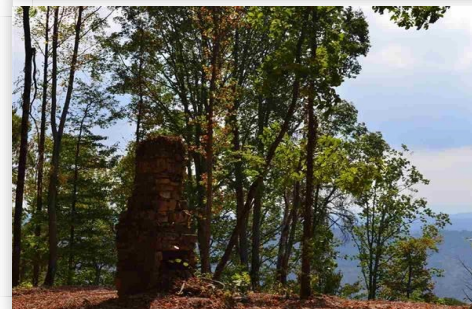

$629,000

**340 Acres of Gorgeous Mountain Property For
in East TN**

MLS # 41095-03611

MLS# : 41095-03611

Price : $629,000

Type : Hunting

Size : 340 Acres

Address : 2396 Joppa Mountain Rd , Rutledge , Tennessee , 37861

FEATURES

- ✓ 340 Acres In East TN
- ✓ Close to Knoxville, TN
- ✓ Grainger Co., TN Land
- ✓ Smokey Mountain Views
- ✓ 340 Acres in Grainger Co., TN
- ✓ Creeks, Springs on Property
- ✓ 340 Surveyed Acres For Sale
- ✓ Timber/Minerals in East TN

ABOUT THE PROPERTY

A RARE opportunity to own a SURVEYED 340 acre tract of an UNRESTRICTED and PRIVATE mountainside and piece of American history. 20 min to Knoxville TN and 40 min from TYS airport. FOUR state panoramic VIEWS including Smokey Mountain and Cherokee National Forest. Newly cleared acres to open more views for your home with more options. Its like owning your own national park that has a paved road to the top! SPRINGS , CREEKS, TIMBER and MINERALS!! ELECTRIC on site and 400ft WELL and SEPTIC. MILES of ROADS already built. INTERNET on site and even a small climate controlled office/storage building. A perfect SOUTHERN exposure Explore geological and civil war history. If you are an outdoor enthusiast, hiker, hunter, atv, naturalist, botanist you belong here. Click link below for video of property.

<https://www.youtube.com/watch?v=Qfjn3xm12HE>

CONTACT US

KIMBERLY YOUNG

AFFILIATE BROKER

📞 (727) 542-9733

✉ clinchmntrealtykim@gmail.com

🏠 Clinch Mountain Realty And Auction Co.

📍 3736 Hwy 25e, Bean Station, Tennessee, United States, 37708